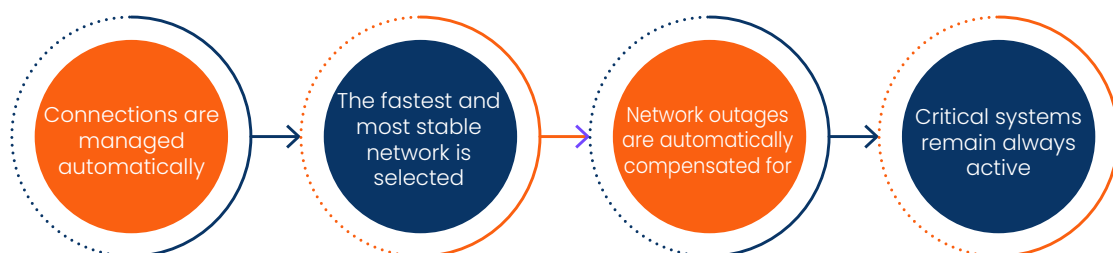

STARLINK (LEO Satellite Internet)

Starlink provides high-speed, low-latency connectivity through its low Earth orbit satellite network. It delivers high performance for user connectivity, data transfer, and operational communications.

ONEWEB (LEO Satellite Network)

The OneWeb satellite network offers stable and reliable coverage, particularly for enterprise connectivity and mission-critical operations.

VSAT (GEO Satellite Systems)

Traditional VSAT systems provide global coverage and high operational reliability. They serve as a critical backup connection, especially on transoceanic routes.

5G / 4G LTE

Nearshore, mobile networks can be utilized to deliver high-speed and cost-efficient data connectivity.

SMART NETWORK MANAGEMENT

Zametron hybrid systems operate with advanced network management technologies. With these systems: