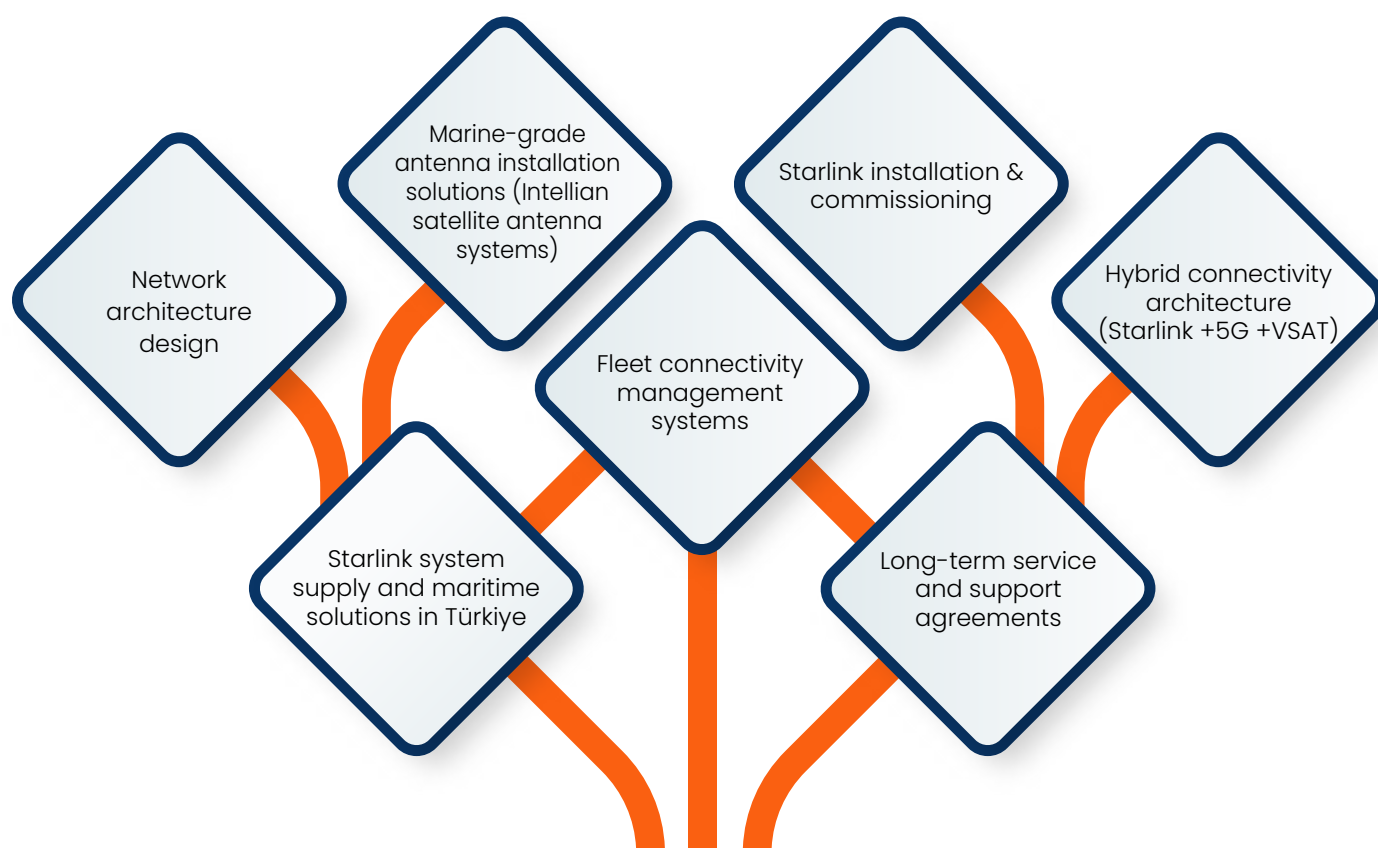

NEXT GENERATION MARITIME INTERNET STARLINK MARITIME SOLUTIONS POWERED BY MTN

Zametron delivers high-speed and reliable internet solutions **by integrating Starlink LEO satellite technology with MTN's global maritime network** for yachts, commercial vessels, and offshore operations.

We go beyond hardware supply.

We provide engineering-driven, fully integrated maritime connectivity solutions.

Reliable internet at sea requires advanced architectures. Zametron solutions make Starlink connectivity **more stable and more reliable**.

Designed for uninterrupted maritime operations, our systems deliver **high speed, low latency, and global coverage**.

SERVICES